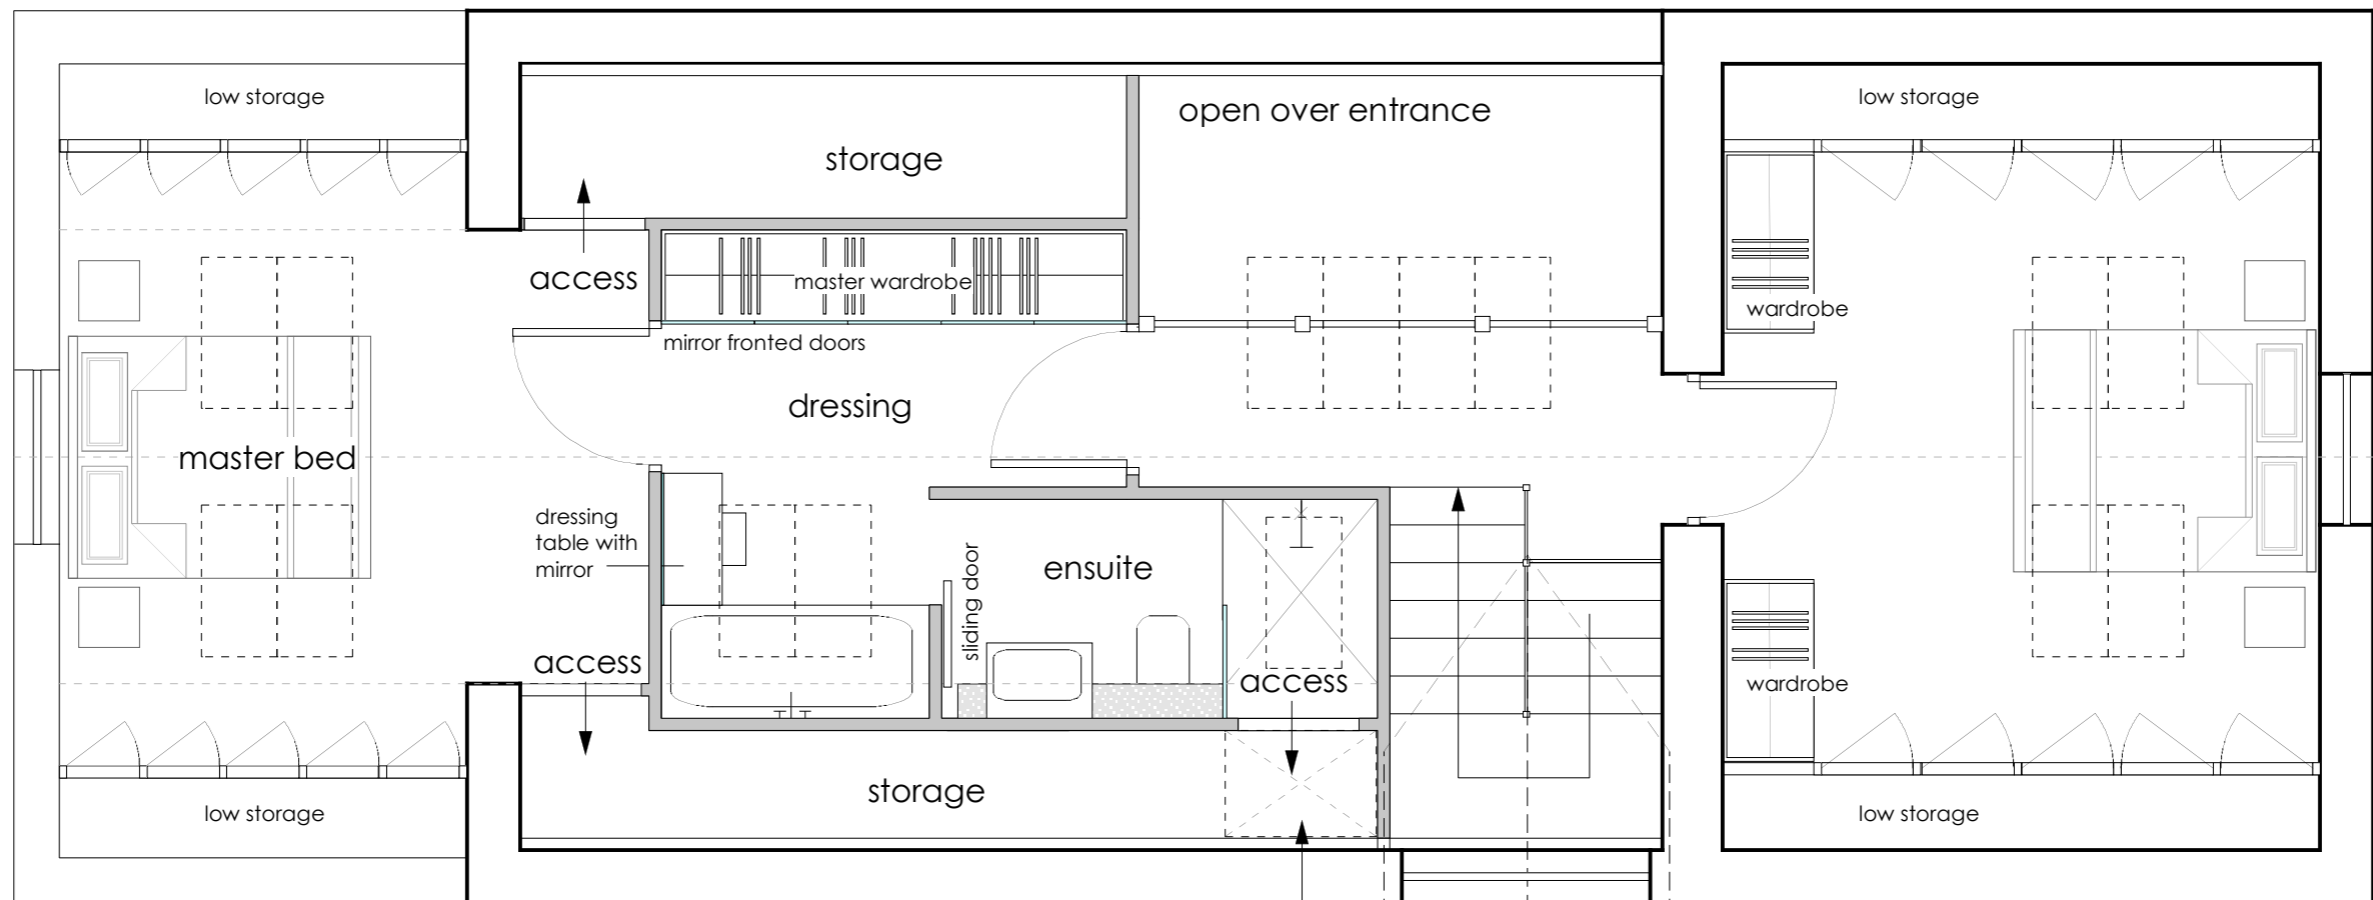

ground floor

WINDOW CENTERED TO FRENCH DOORS

DOOR CENTERED TO WIDER PART OF HALLWAY/STAIRS

this kitchen layout keeps window under round window above.

first floor

circular window positioned above bed head to create feature

guest room or study or a couple may wish to have separate bedrooms

circular window positioned above bed head to create feature

ACCESS HATCH TO TOP HEAT PUMP