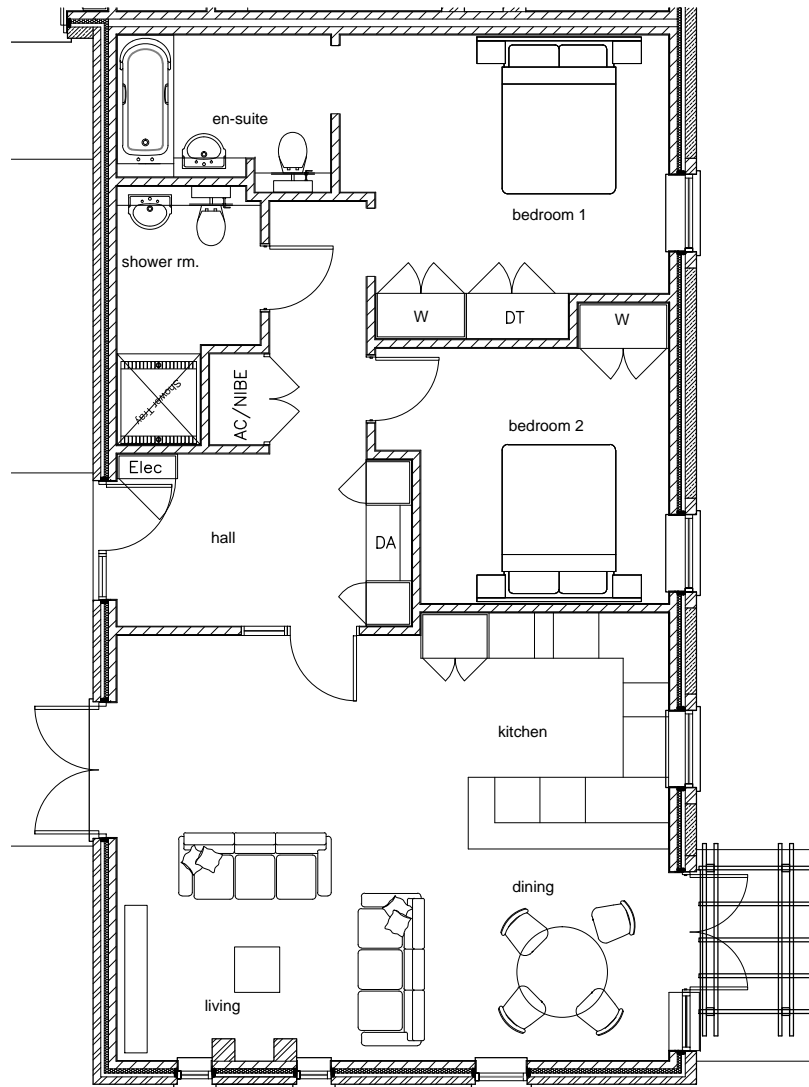

10 Nynehead Mews

Gross Floor Area	99.4 m ²
Room Dimensions	(m)
Hall	3.30 x 2.30
Living/Dining Room	5.64 x 4.65 2.80 x 2.66
Kitchen	3.30 x 3.13
Bedroom 1	4.36 x 3.44
En Suite Bathroom	2.85 x 1.90
Bedroom 2	3.90 x 3.40
Shower Room	3.44 x 1.91