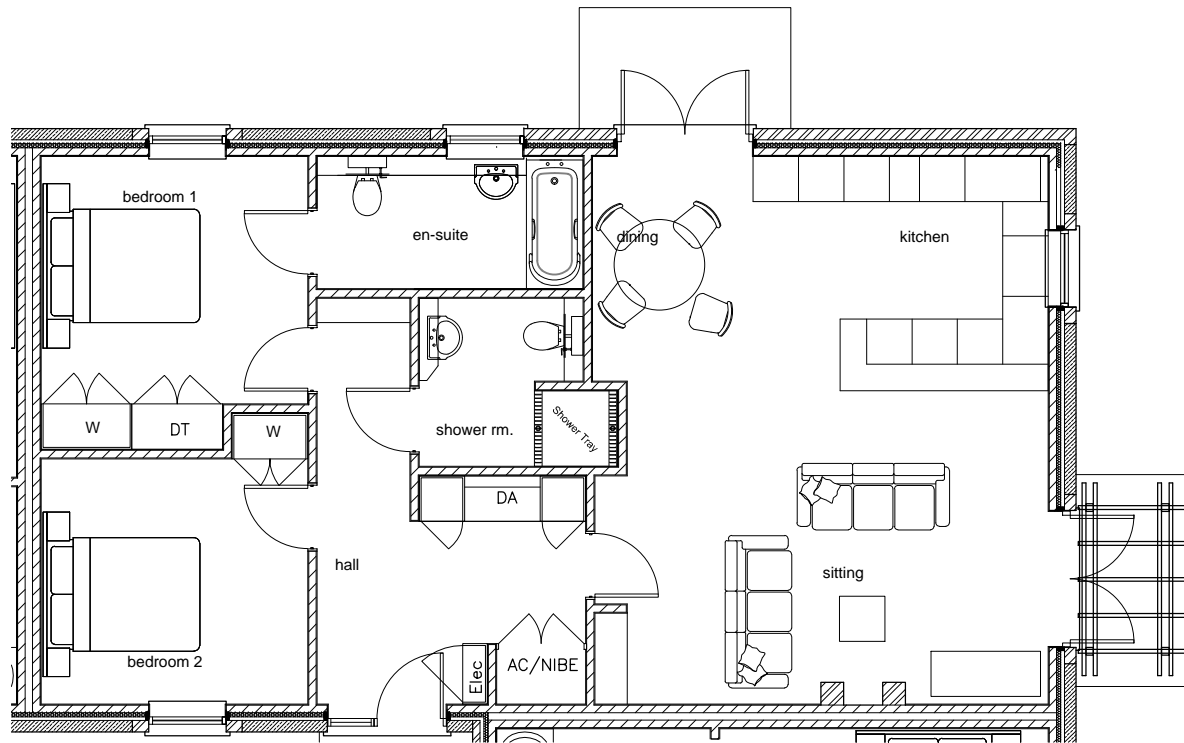

9 Nynehead Mews

Gross Floor Area 96.9 m²

Room Dimensions (m)

Hall 3.57 x 2.43

Living/Dining Room 6.01 x 4.15
3.28 x 3.00

Kitchen 3.91 x 3.11

Bedroom 1 3.90 x 3.55

En Suite Bathroom 3.54 x 1.77

Bedroom 2 3.55 x 3.26

Shower Room 2.25 x 2.19